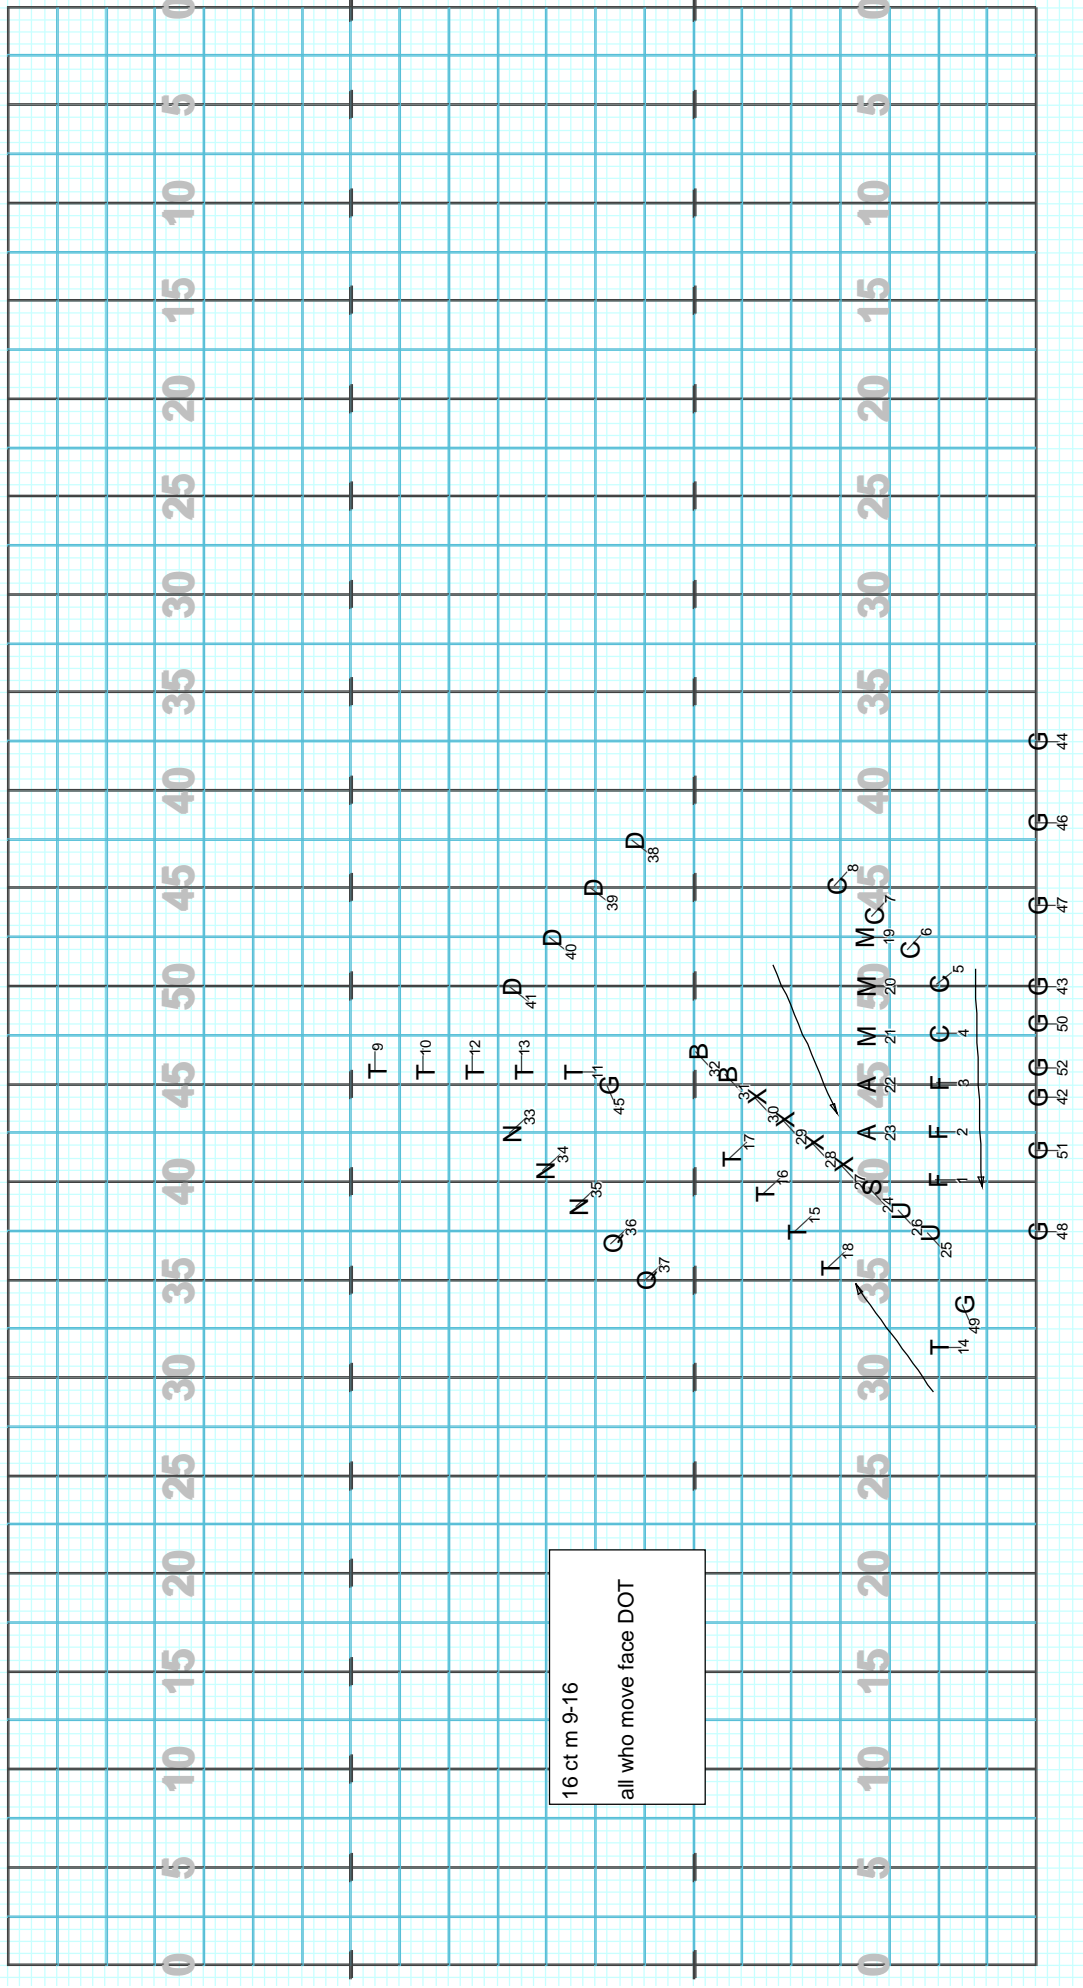

Director Viewpoint

16 ct m 9-16
all who move face DOT

Director Viewpoint

Director Viewpoint

Director Viewpoint

Director Viewpoint

Director Viewpoint

Director Viewpoint

14 ct m 67-73
all sid regular time

4 ct m 74-75
All SF posed

Director: Viewpoint