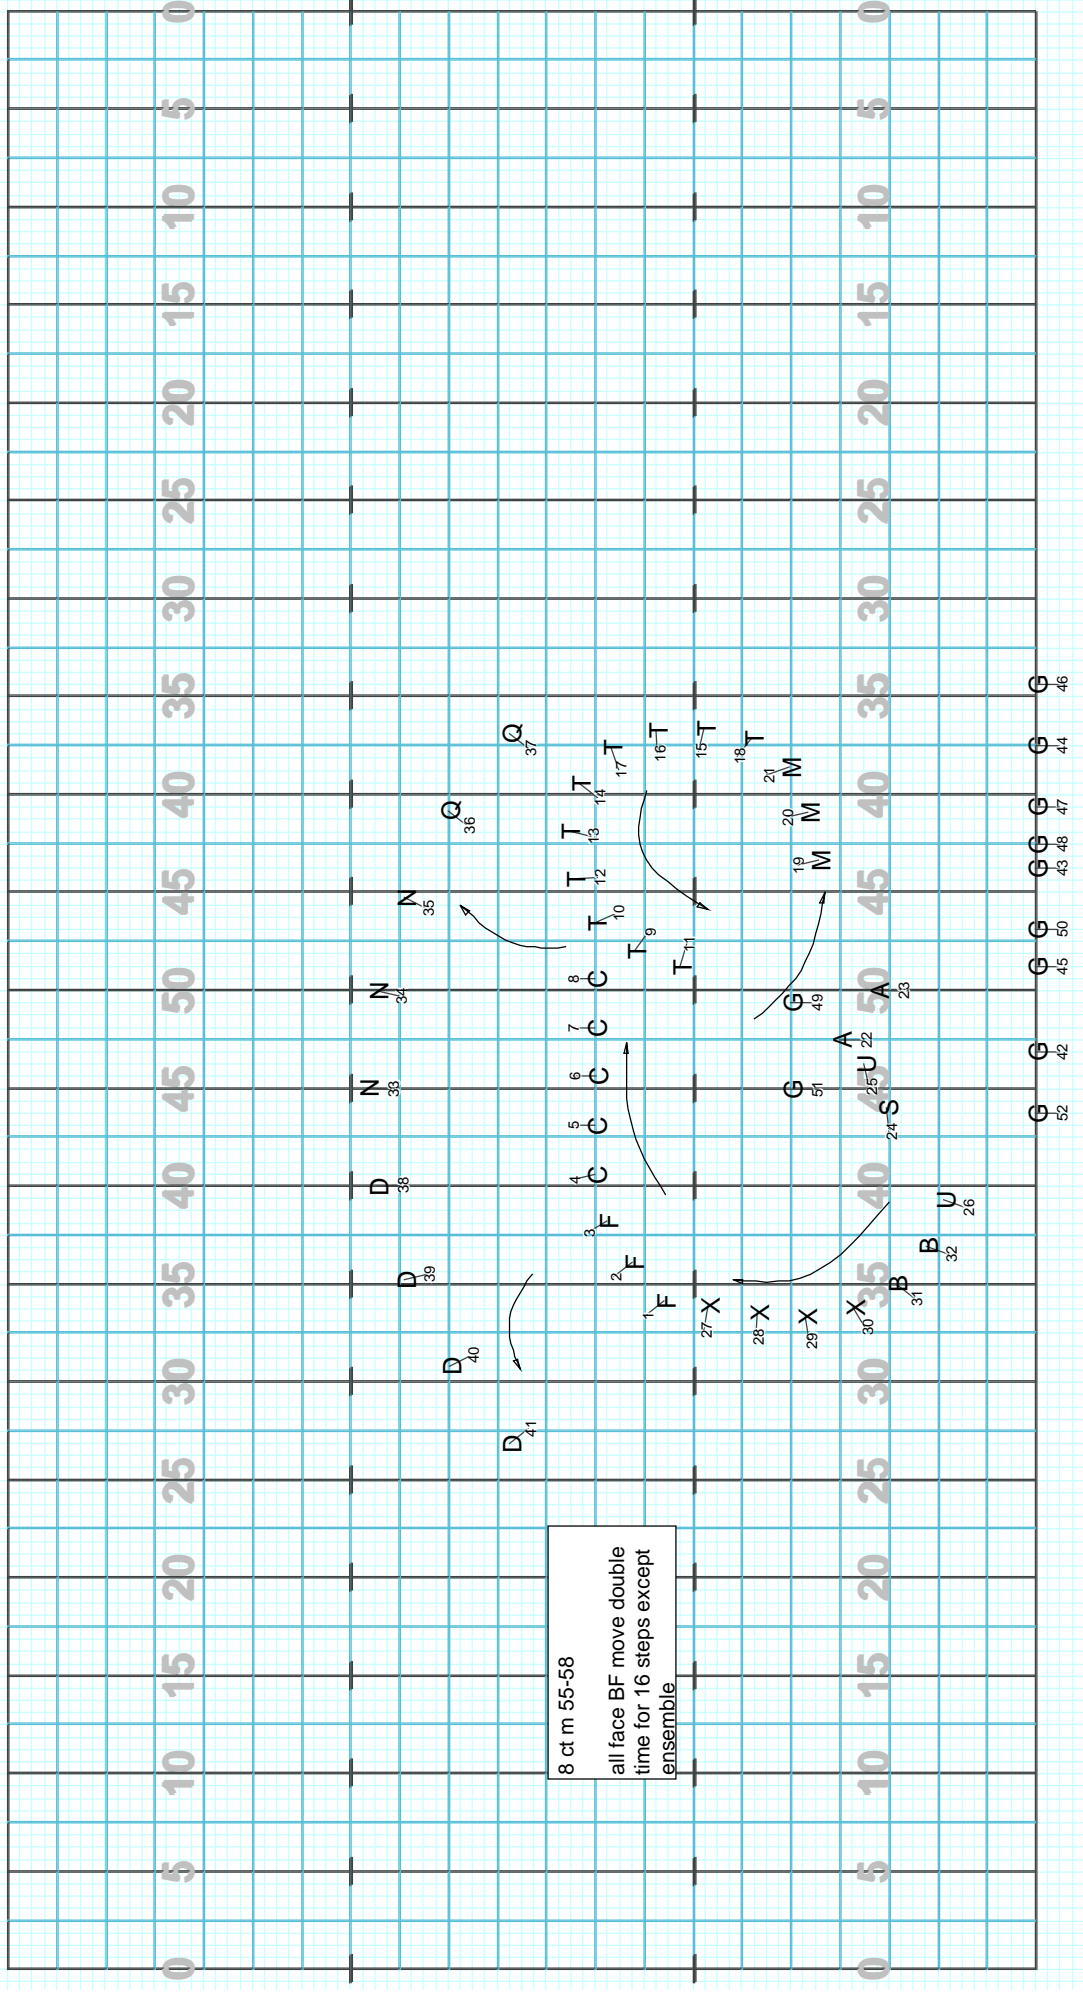

Director Viewpoint

16 ct m 9-16
all who move face DOT

Director Viewpoint

Director Viewpoint

Director Viewpoint

Director Viewpoint

Director Viewpoint

Director Viewpoint

14 ct m 67-73
all sid regular time

4 ct m 74-75
All SF posed

Director: Viewpoint