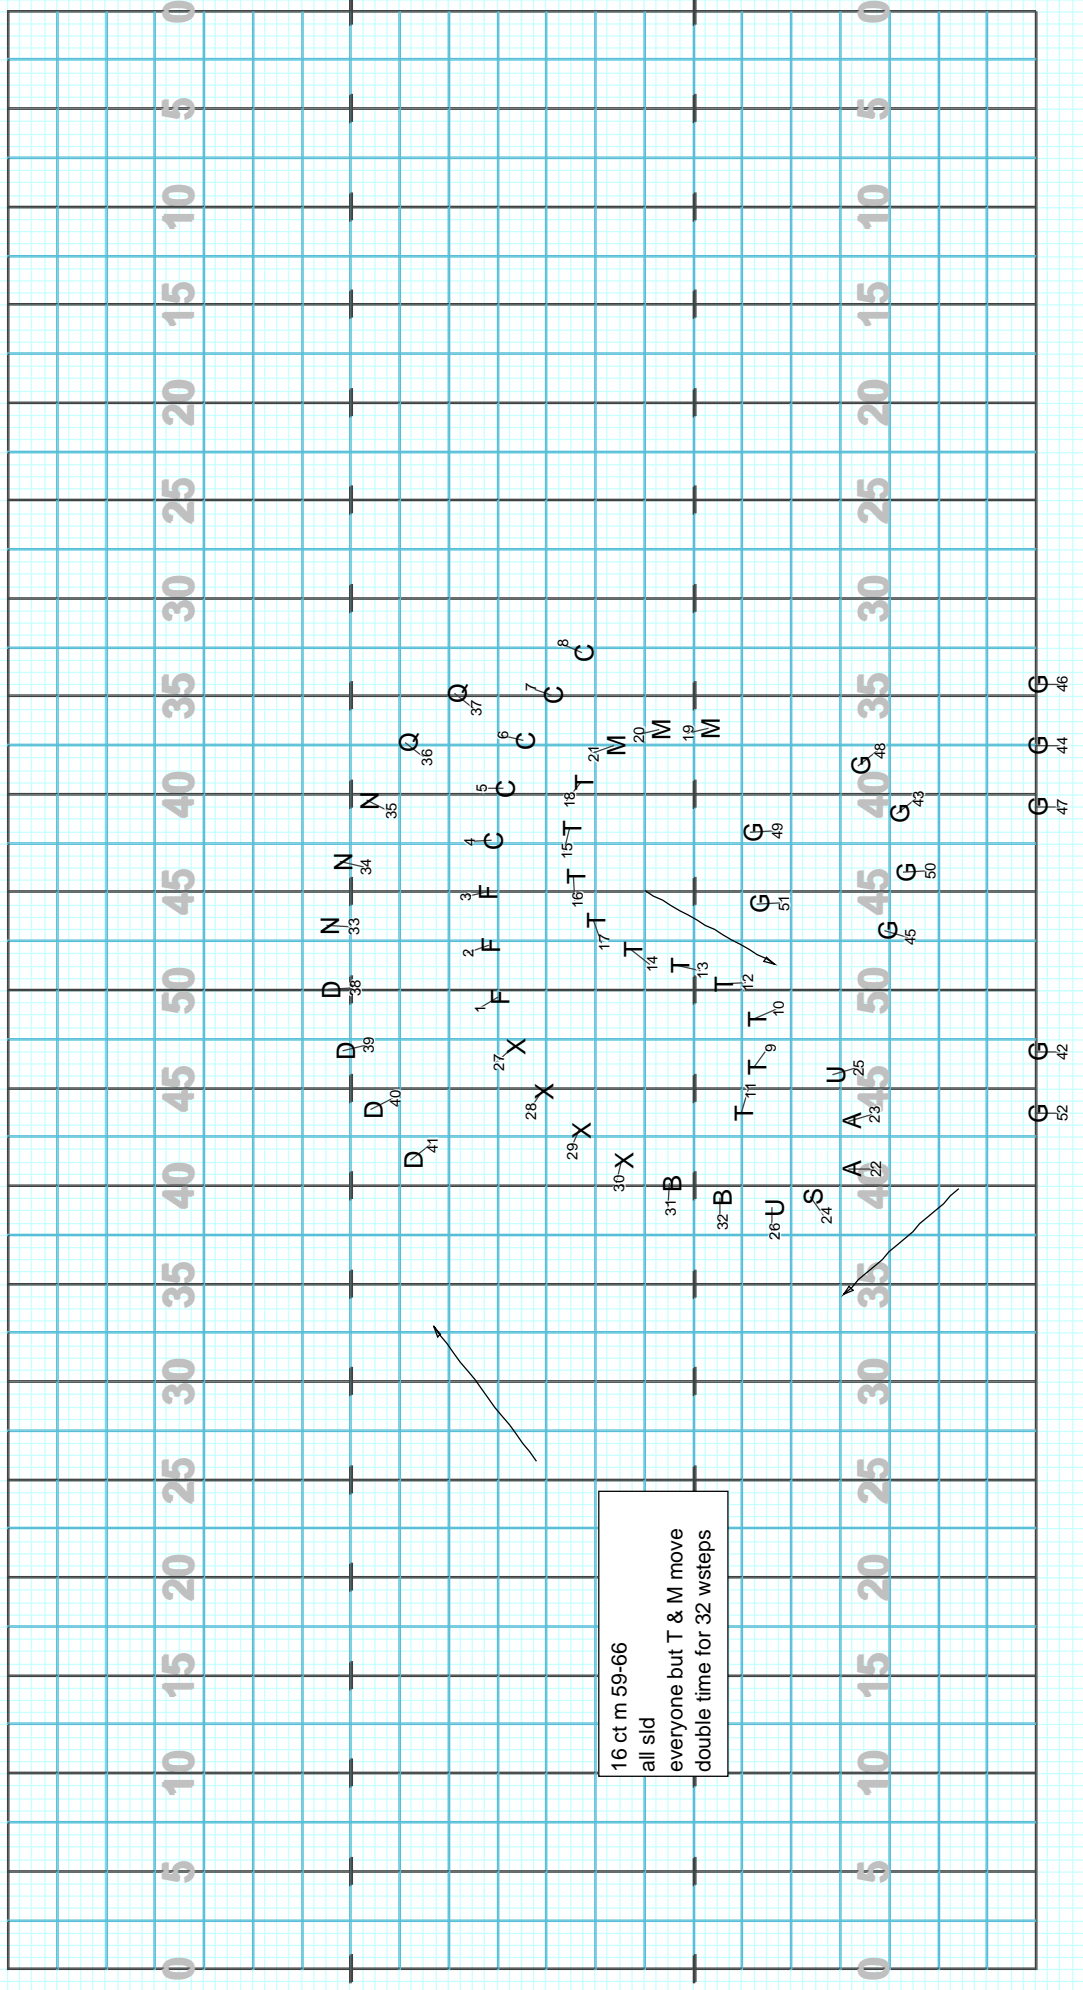

Director Viewpoint

16 ct m 9-16
all who move face DOT

Director Viewpoint

Director Viewpoint

Director Viewpoint

Director Viewpoint

Director Viewpoint

Director Viewpoint

14 ct m 67-73
all sid regular time

4 ct m 74-75
All SF posed

Director: Viewpoint